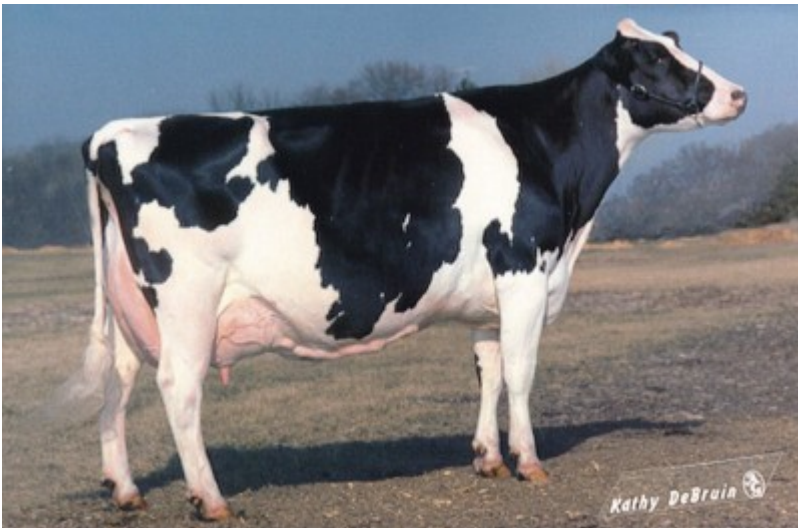

MGGGGGS.: To-Mar Blackstar

MGGGGGD.: A Nandette TT Speckle Red EX-CAN EX-93-USA DOM

4.08 365d 11.471kgM 4.7%F 542kgF

4 All & Res All American and Canadian titles